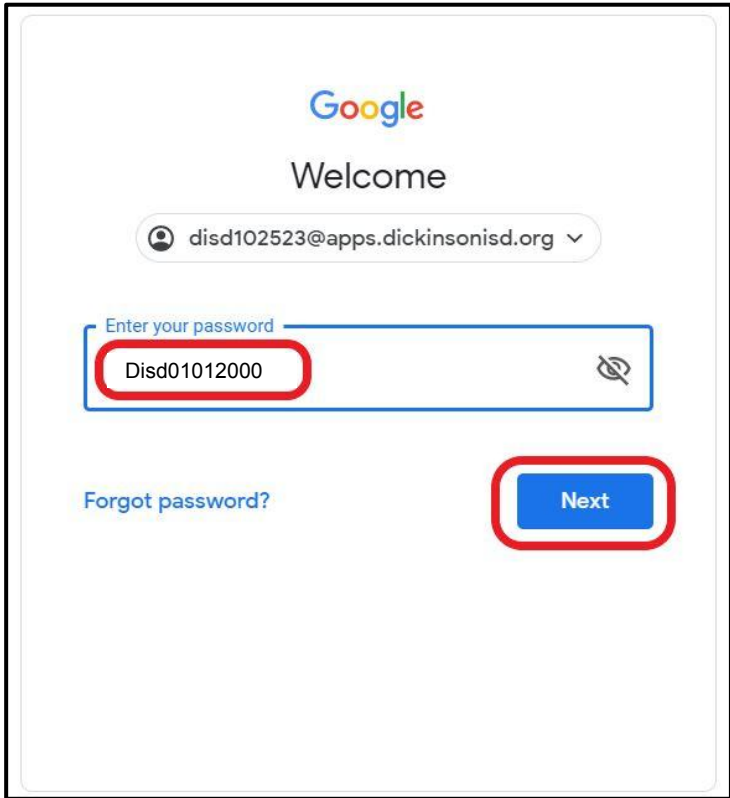

- Open the Google Chrome browser 
- Type google.com in the URL address box/omnibox

- Click on Sign-in and sign-in with your DISD Google **Apps** account username and password.

- Locate your account initial in the top, right corner as well as your **Google Apps icon**.