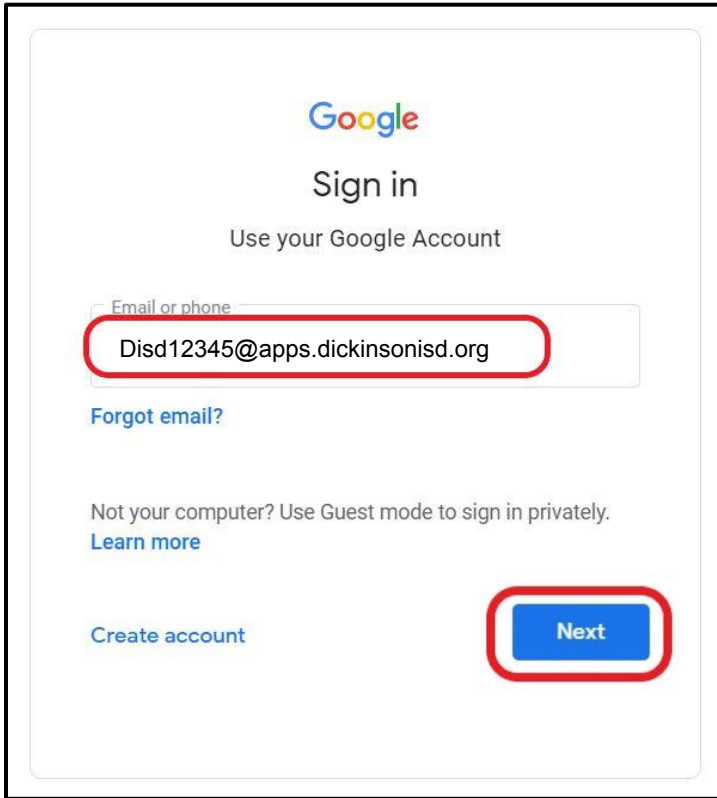

- Open the Google Chrome browser 
- Type google.com in the URL address box/omnibox

- Click on Sign-in and sign-in with your DISD Google **Apps** account username and password.

- Locate your account initial in the top, right corner as well as your **Google Apps icon**.

- Proceed to Google app needed.