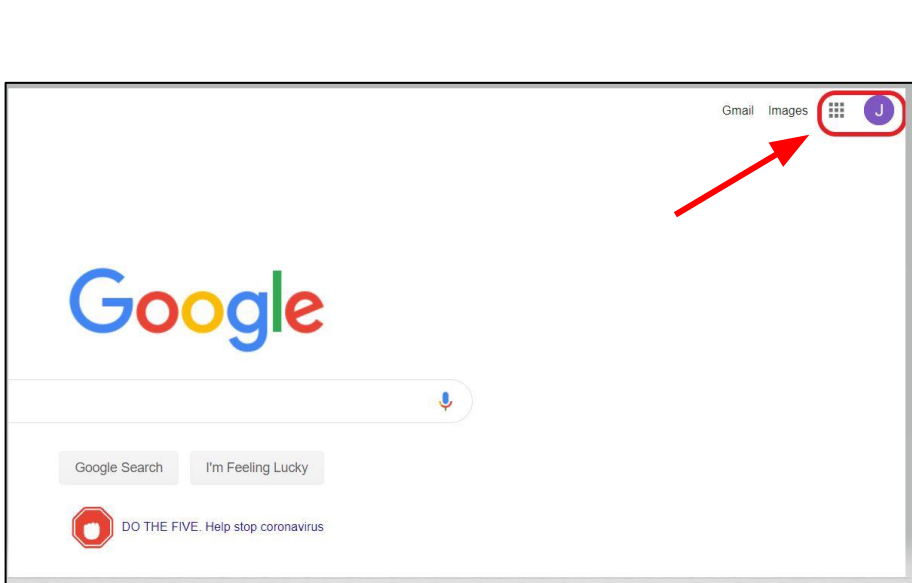

- Open the Google Chrome browser 
- Type google.com in the URL address box/omnibox

- Click on Sign-in and sign-in with your DISD Google **Apps** account username and password.

- Locate your account initial in the top, right corner as well as your **Google Apps icon**.