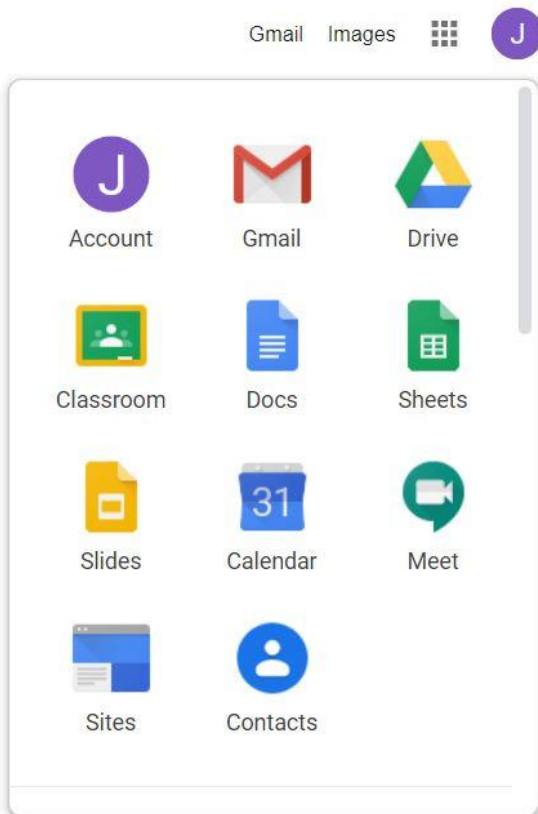

- Open the Google Chrome browser 
- Type google.com in the URL address box/omnibox

- Click on Sign-in and sign-in with your DISD Google **Apps** account username and password.

- Locate your account initial in the top, right corner as well as your **Google Apps icon**.